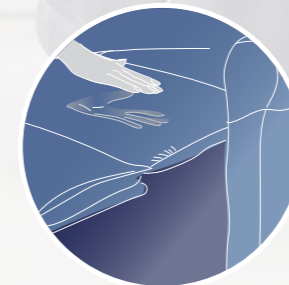

COLOUR RANGE

Mushroom (Quilted Upholstery)

MEMORY FOAM

- Single motor lift recliner chair
- Space saving design mechanism, ideal for smaller & confined spaces
- Head & armrest covers for improved longevity
- Memory Foam Seating Surface: Improves comfort and helps to facilitate pressure redistribution