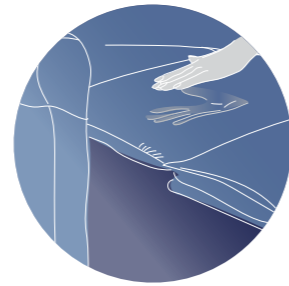

MAUI DUAL ACTION LIFT RECLINE CHAIR

Named after the second largest of the Hawaiian Islands, the Maui Dual Action Recline Chair represents superior beauty & a relaxing lifestyle. A luxurious Lift Recline Chair, the Maui Dual Action delivers multiple positioning options, with additional backrest padding for a plush sitting & reclined experience. Finished with soft quilted upholstery, this chair will be the relaxing staple piece in any home.

- Dual motor lift recline chair
- Independent control of back & legrest functions
- Head & armrest covers for improved longevity
- Memory Foam Seating Surface: Improves comfort and helps to facilitate pressure redistribution

MEMORY FOAM