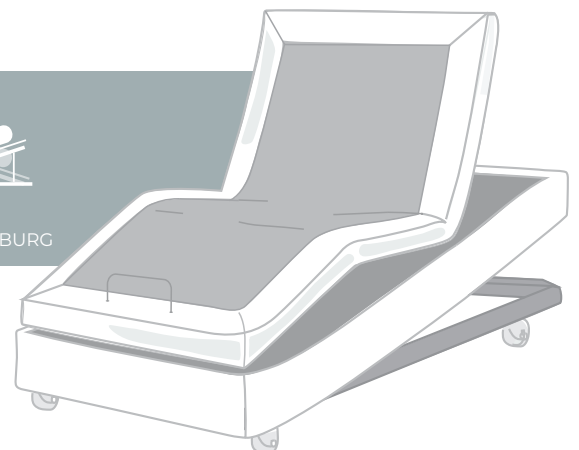

## Luxe Adjustable Bed

- Hi-Lo
- Back Raise
- Leg Raise
- Zero Gravity
- Underbed lighting
- Head Tilt
- Memory functionality
- Massage functionality
- Twin USB ports (both sides)
- Foot and side mattress retainers (incl.)

## Care Adjustable Bed

- Hi-Lo
- Back Raise
- Leg Raise
- Zero Gravity
- Underbed lighting
- Clinical Positioning
- Auto Seating Position
- Trendelenburg (and Reverse)
- Foot and side mattress retainers (incl.)