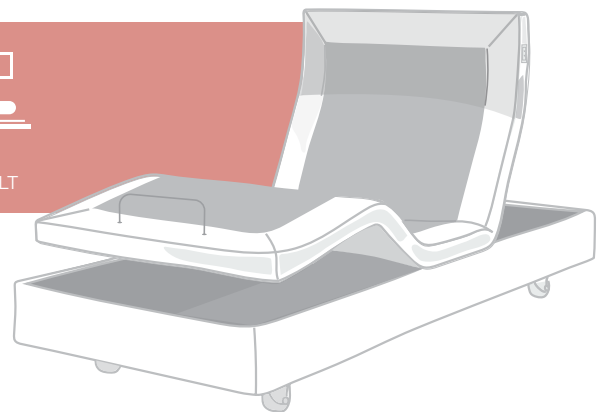

## Luxe Adjustable Bed

- Hi-Lo
- Back Raise
- Leg Raise
- Zero Gravity
- Underbed lighting
- Head Tilt
- Memory functionality
- Massage functionality
- Twin USB ports (both sides)
- Foot and side mattress retainers (incl.)

## Care Adjustable Bed

- Hi-Lo
- Back Raise
- Leg Raise
- Zero Gravity
- Underbed lighting
- Clinical Positioning
- Auto Seating Position
- Trendelenburg (and Reverse)
- Foot and side mattress retainers (incl.)