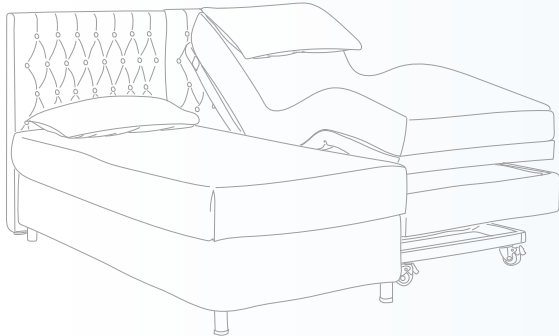

Quick Selection Guide

To build your ComfiMotion configuration, simply select your bed base, mattress, headboard and accessories.

Create your ComfiMotion ...

	Code	Description	Select
BED	BEB046710	LUXE Adjustable Bed - (KS) - Portobello Grey (Headboard Sep.)	☐
	BEB046720	CARE Adjustable Bed w/ Tilt - (LS) - Portobello Grey (Headboard Sep.)	☐
	BEB046730	CARE Adjustable Bed w/ Tilt - (KS) - Portobello Grey (Headboard Sep.)	☐
	BEB046800	FIXED COMPANION Bed - (LS) - Portobello Grey (Headboard Sep.)	☐
MATTRESS	BEM469910	Memory Foam Mattress - Classic (LS) - Portobello Grey (sides)	☐
	BEM469920	Memory Foam Mattress - Classic (KS) - Portobello Grey (sides)	☐
	BEM469930	Memory Foam Mattress - Incontinence (LS) - Portobello Grey (sides)	☐
	BEM469940	Memory Foam Mattress - Incontinence (KS) - Portobello Grey (sides)	☐
	BEM469800	Pocket Spring Mattress - (LS) - Portobello Grey (sides)	☐
	BEM469810	Pocket Spring Mattress - (KS) - Portobello Grey (sides)	☐
HEADBOARD	BEA830120	Allure Headboard - (LS) - Portobello Grey	☐
	BEA830130	Allure Headboard - (KS) - Portobello Grey	☐
	BEA830100	Chesterfield Headboard - (LS) - Portobello Grey	☐
	BEA830110	Chesterfield Headboard - (KS) - Portobello Grey	☐
ACCESSORIES	BEA830200	Crook Handle Bed Stick	☐
	BEA830210	Bed Rail	☐
	BEA830220	Battery Backup	☐
	MWT451080	Large Accessibility Castor (x4 required)	☐